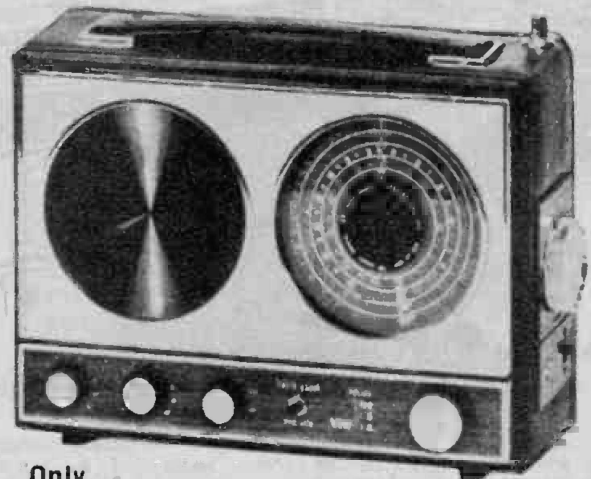

DELUXE 4-BAND AM/FM VHF POLICE/AIRCRAFT PORTABLE RADIO

Only
49⁹⁵
with earphone
batteries,
and AC adapter

No Money
Down

• Covers

FM VHF Police Band: 148-174 MC
AM VHF Aircraft: 107-136 MC
AM Broadcast: 540-1600 KC
FM Broadcast: 88-108 MC

Deluxe 4 band radio powered by 12 transistors, 7 diodes and 1 thermistor. Covers aircraft band 107-136 MC, police band 148-174 MC, standard AM 540-1600KC and FM 88-108MC. Features push button nightlight, squelch control, AFC lock for drift free FM reception, vernier tuning with 10 to 1 ratio for pin point selectivity, 4" speaker, local-distance switch for easy tuning of weak stations. Plays on 6 "C" cell batteries (inc.) or electric home current with AC adapter included. With earphone for private listening. Imported. Dim.: 7"H x 10 1/4"W x 3 3/4"D. Shpg. wt., 8 lbs.

17 R 6935L $5 Monthly Net 49.95
99 R 6257 Extra "C" batteries (6 req.) Net .14

NOVA-TECH "ACTION II" 5 BAND SOLID STATE AM-FM VHF POLICE RECEIVER/MARINE RADIO DIRECTION FINDER

Only

129⁹⁵

with batteries, ear-
phone, AC adapter,
leather carrying case.

Bands

Police 30-50MC
Police 150-175MC
Marine 1.5-4.5MC
Beacon 200-400KC
AM 550 1600KC