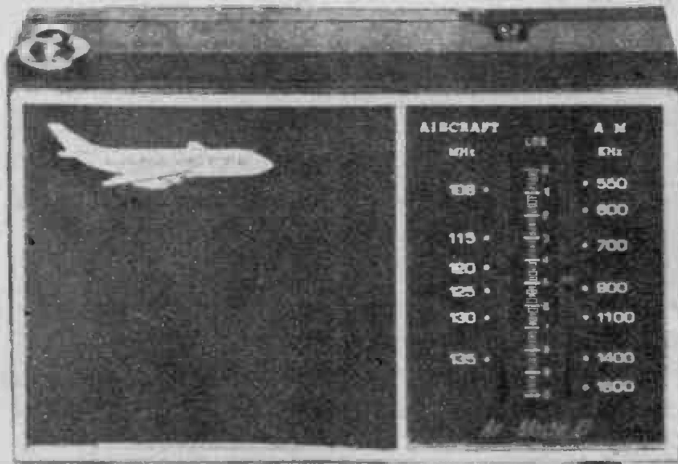

VHF Police and Aircraft Multiband Portable Radios

LAFAYETTE "AIR MASTER" 10 TRANSISTOR AM AND VHF AIRCRAFT PORTABLE RADIO

Only **19⁹⁵**
with batteries, earphone,
carrying strap

- 108-136MC VHF AM Aircraft Band
- 540-1600KC AM Band
- Slide Rule Logging Scale for Precise Tuning
- Large 3" Speaker

Listen to the exciting frequencies of aircraft communications in your home, car, or office on the 108-136MC aircraft band. Monitor aviation control tower transmissions, listen to planes in flight, get their landing patterns and weather reports. You are actually with the pilot as he receives instructions for take-offs and landings. Also includes AM band. Features large 3" speaker, slide rule dial with logging scale, ferrite rod AM antenna, telescoping VHF antenna. Operates on 4 "AA" batteries (included) or on 117V AC with optional AC adapter. Earphone for private listening. 10 transistors, 4 diodes, 1 thermistor. Size: 7"W x 4 1/8"H x 2 1/8"D. Imported. Shpg. wt., 4 lbs.

99 R 3523L Net 19.95
99 R 3536 AC Adapter for above. Wt. 6 oz. Net 3.95
99 R 6258 Extra "AA" batteries (4 required) Net ea. .10